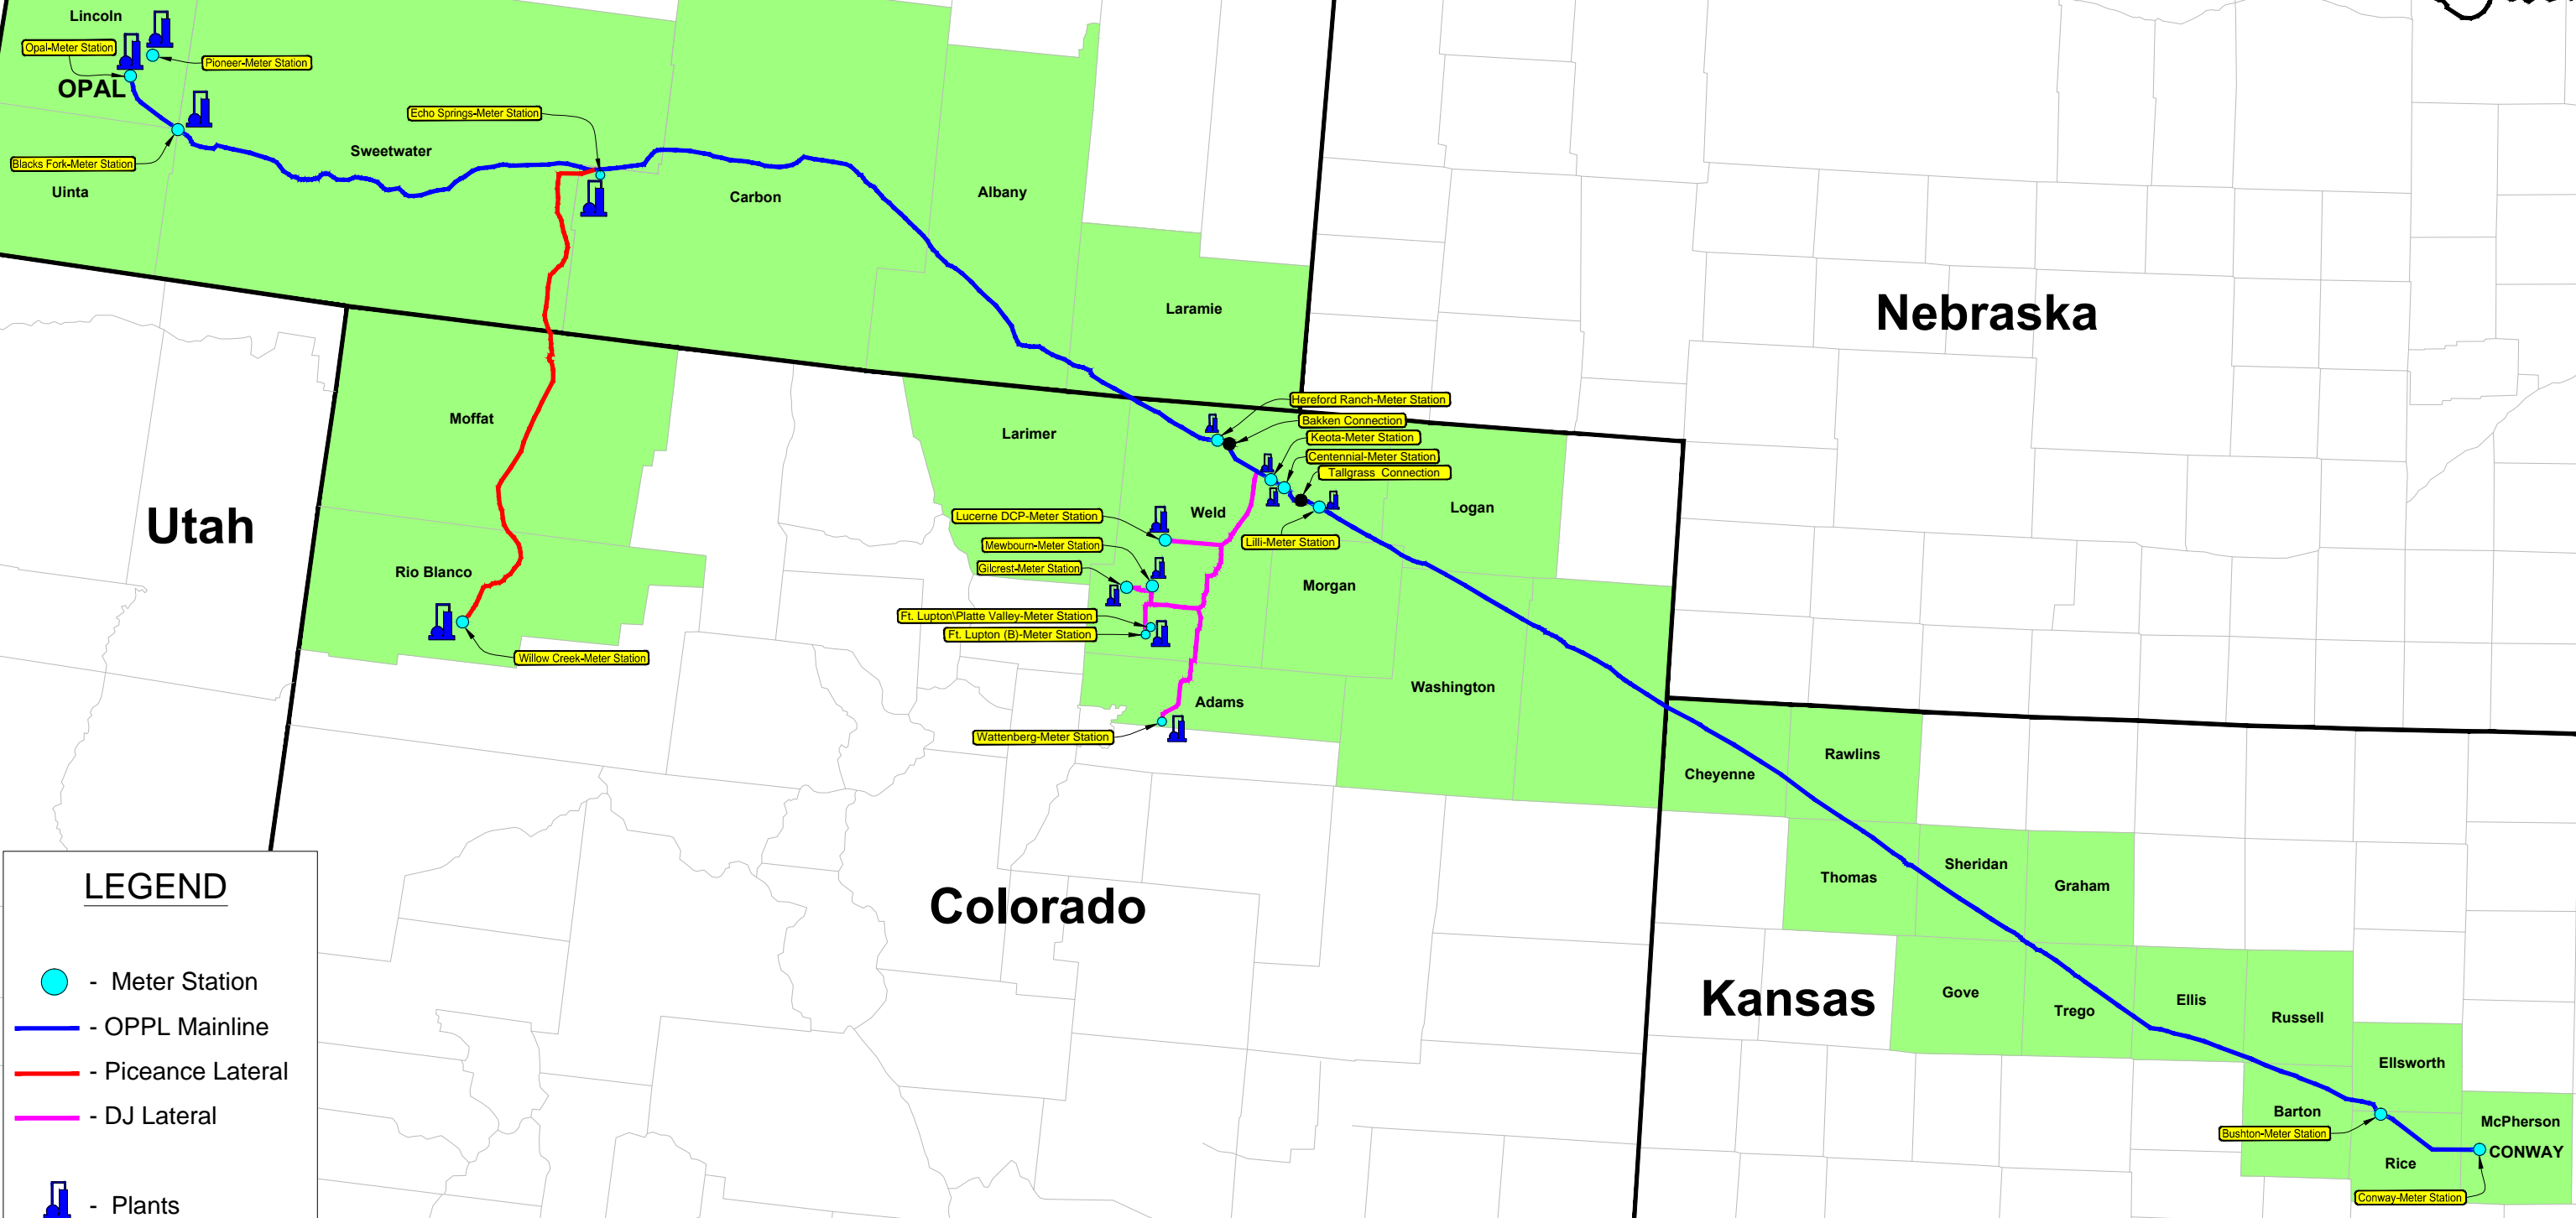

OVERLAND PASS PIPELINE

Not to Scale
As of 2-23-2017

Wyoming

South Dakota

Nebraska

Utah

Colorado

Kansas

LEGEND

- Meter Station
- OPPL Mainline
- Piceance Lateral
- DJ Lateral
- Plants