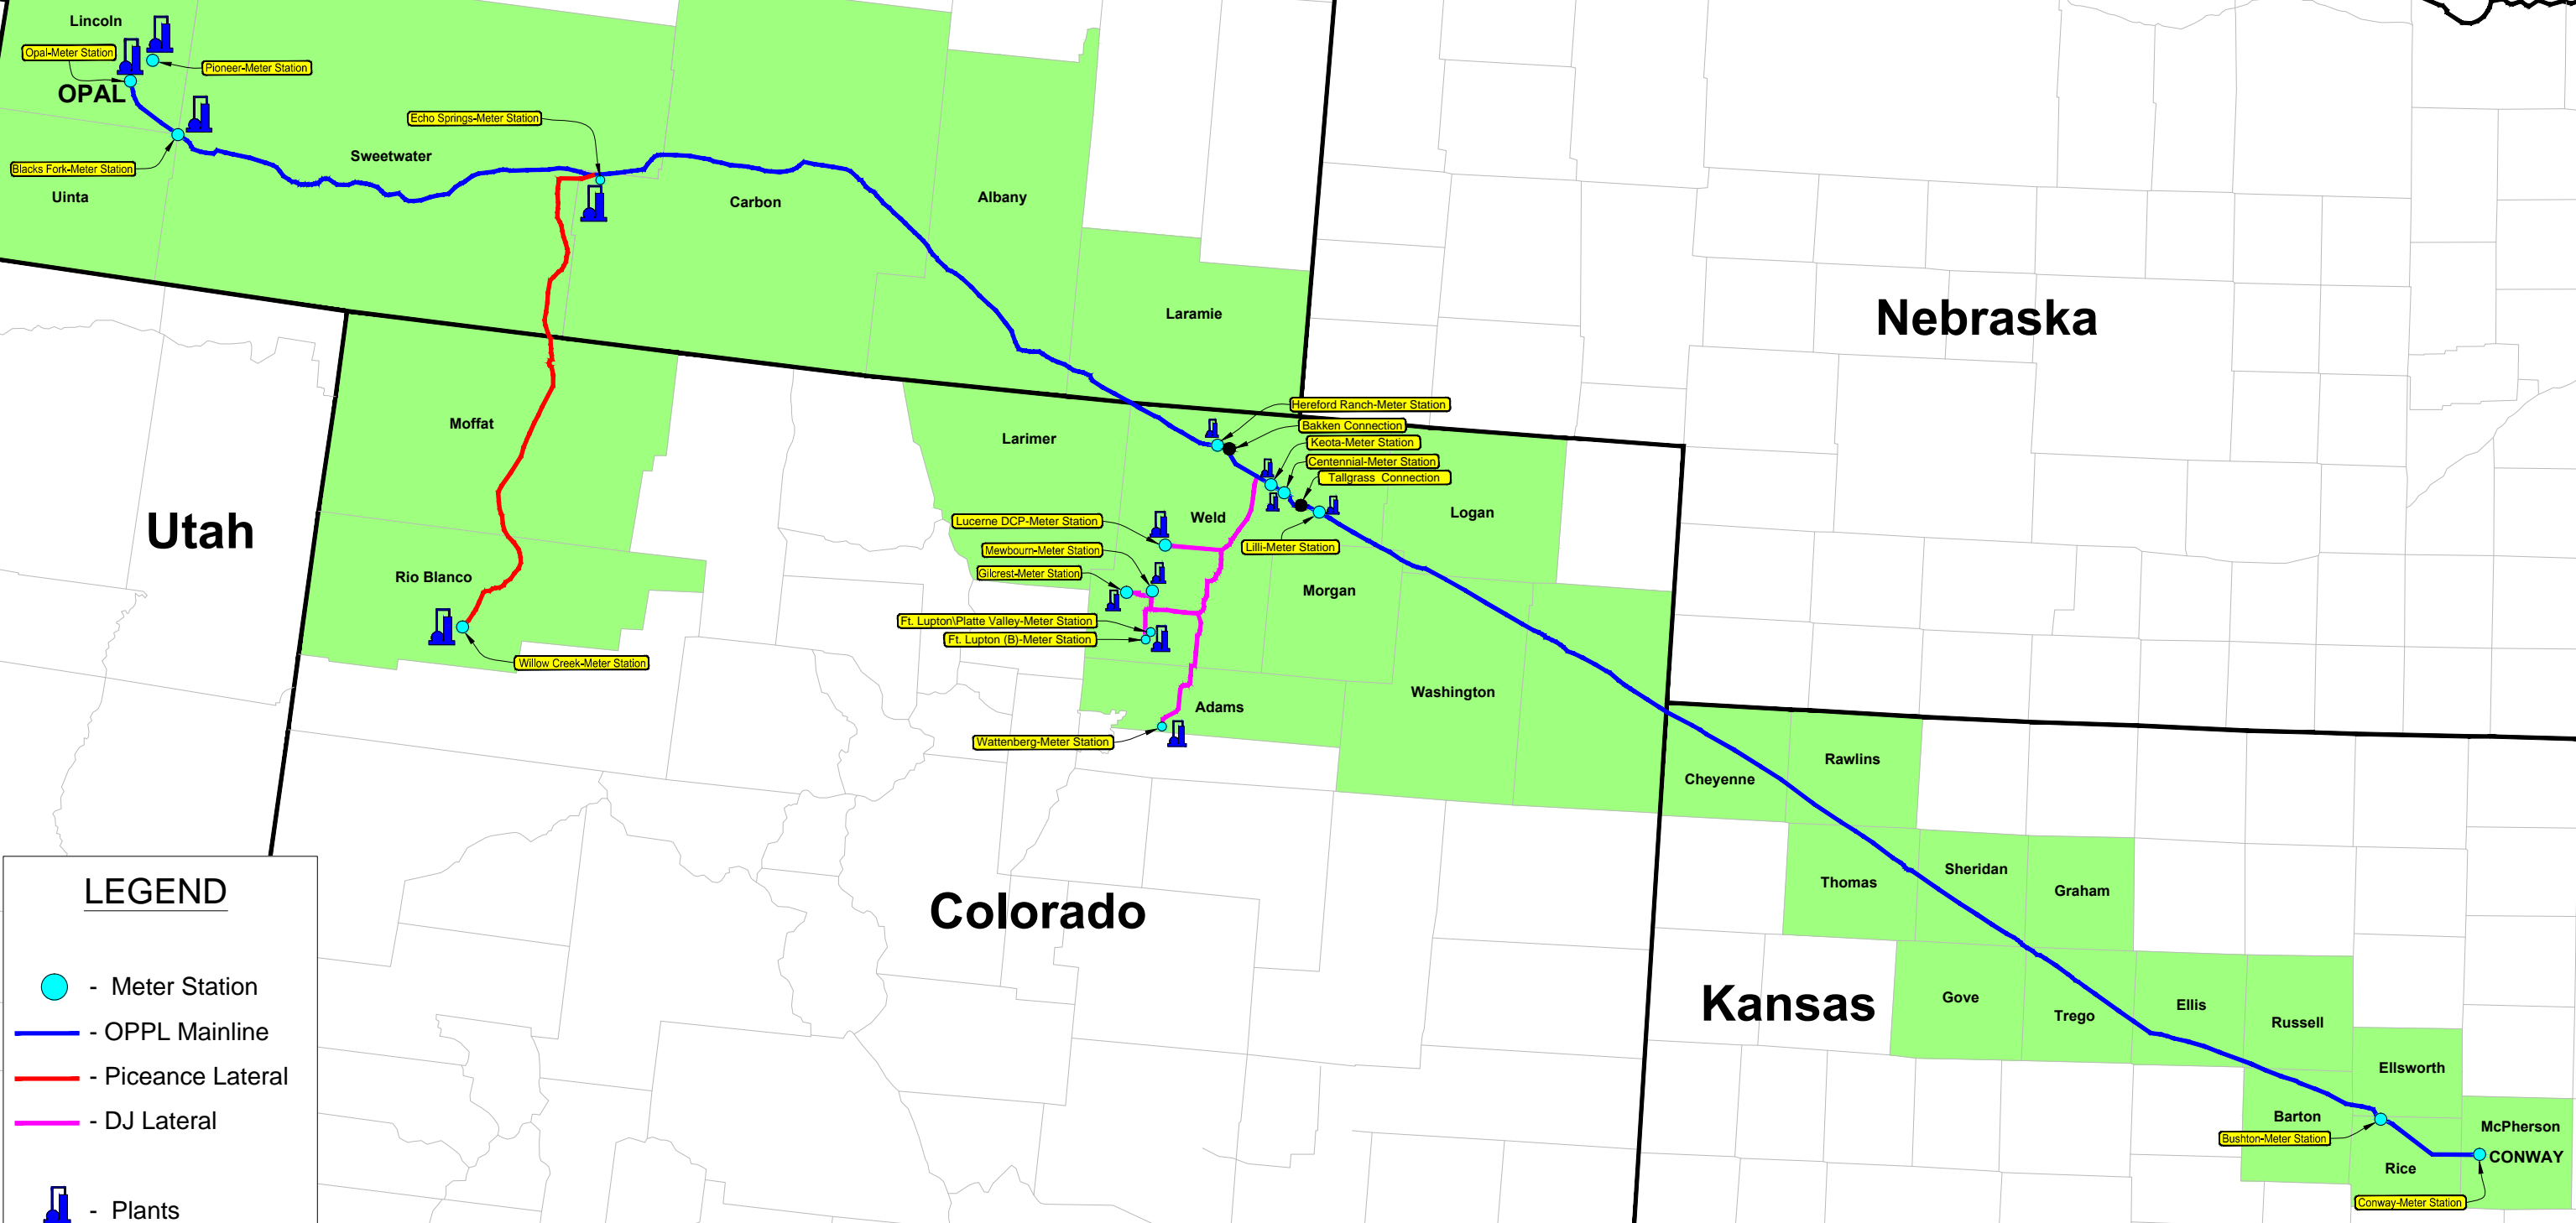

OVERLAND PASS PIPELINE

Not to Scale
As of 2-23-2017

Wyoming

South Dakota

Nebraska

Utah

Colorado

Kansas

LEGEND

- Meter Station
- OPPL Mainline
- Piceance Lateral
- DJ Lateral
- Plants